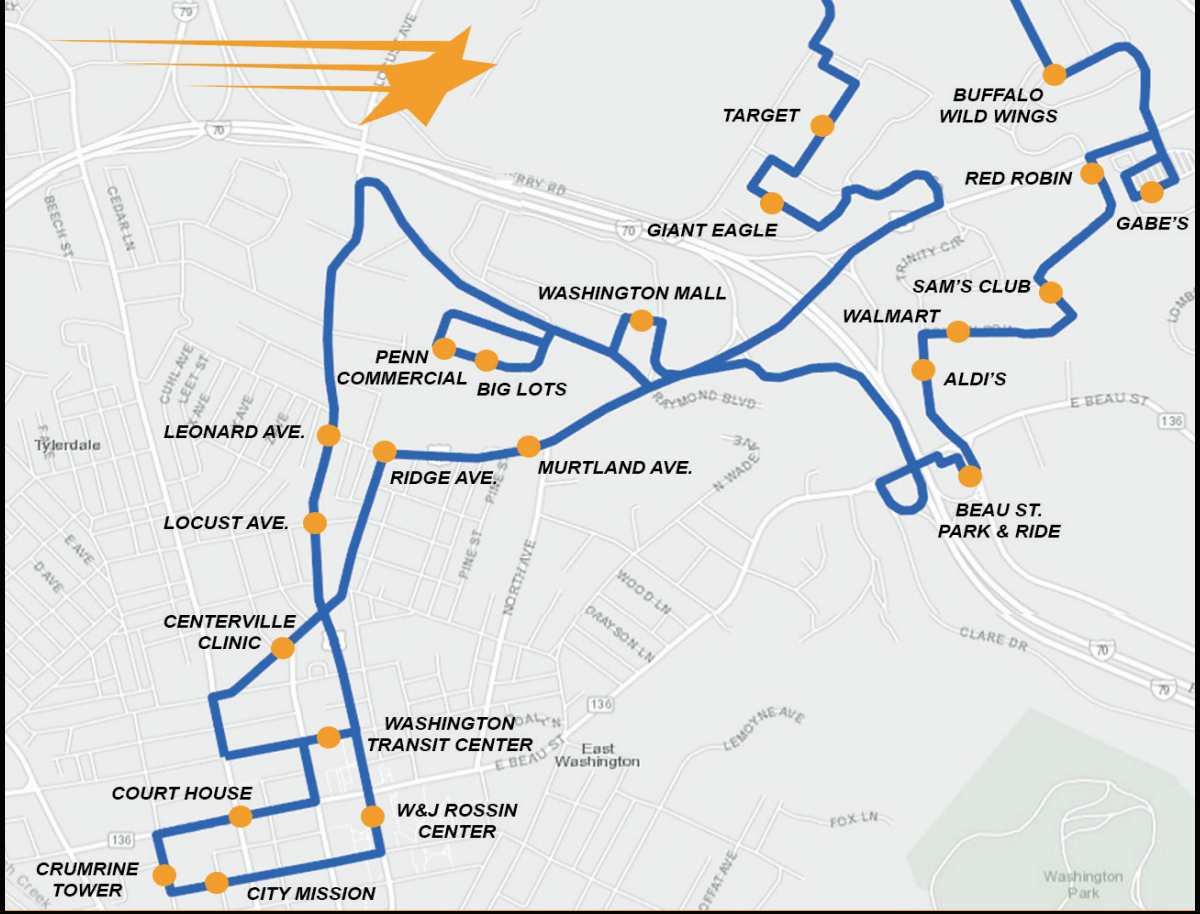

LOCAL B- WALMART EXTENSION

ROUTE MAP

OTHER AVAILABLE TRANSIT SERVICES:

- Washington Local Bus Service
- Pittsburgh Metro- Washington, Houston, Canonsburg, Downtown Pittsburgh
- County Line bus service- Washington, Canonsburg, McDonald, McMurray, Finleyville, Monongahela
- Complementary ADA Paratransit Service
- Mountain Line Transit- Greystone
- Mon Valley Local Service- MMTA

TO WASHINGTON SHOPPING

	1	3	5	7	9	11	13	15
	AM	AM	AM	AM/PM	PM	PM	PM	PM
Henderson Ave. & Regent Dr. (Washington Estates)	7:00	---	---	---	---	---	---	---
Washington High School (Jefferson Ave.)	7:08	---	---	---	---	---	---	---
West Chestnut St. @ Shop N' Save Plaza	7:09	---	---	---	---	---	---	---
EAST CHESTNUT STREET TRANSIT CENTER*	7:15	8:45	10:10	11:45	2:00	3:20	4:45	6:15
Crumrine Tower	7:18	8:48	10:13	11:48	2:03	3:23	4:48	6:18
W&J Rossin Center	7:21	8:51	10:16	11:51	2:06	3:26	4:51	6:21
N. Lincoln St. & Highland Ave.	7:22	8:52	10:17	11:52	2:07	3:27	4:52	6:22
Locust St. & Leonard Ave.	7:24	8:54	10:19	11:54	2:09	3:29	4:54	6:24
Oaksprings Plaza (Penn Commercial)	7:28	8:58	10:23	11:58	2:13	3:33	4:58	6:28
Beau St. Park & Ride	7:32	9:02	10:27	12:02	2:17	3:37	5:02	6:32
Trinity Point (Walmart)	7:34	9:04	10:29	12:04	2:19	3:39	5:04	6:34
Northgate Plaza (Gabe's)	7:40	9:10	10:35	12:10	2:25	3:45	5:10	6:40
The Old Mill Shopping Center	7:44	9:14	10:39	12:14	2:29	3:49	5:14	6:44
Strabane Square (Target/Giant Eagle)	7:49	9:19	10:44	12:19	2:34	3:54	5:19	6:49
Washington Mall/Home Depot	7:56	9:26	10:51	12:26	2:41	4:01	5:26	6:56
Murtland Ave. & Ridge Ave. (to Transit Center)	7:59	9:29	10:54	12:29	2:44	4:04	5:29	6:59
Centerville Clinic	8:01	9:31	10:56	12:31	2:46	4:06	5:31	7:01
EAST CHESTNUT STREET TRANSIT CENTER*	8:03	9:33	10:58	12:33	2:48	4:08	5:33	7:03