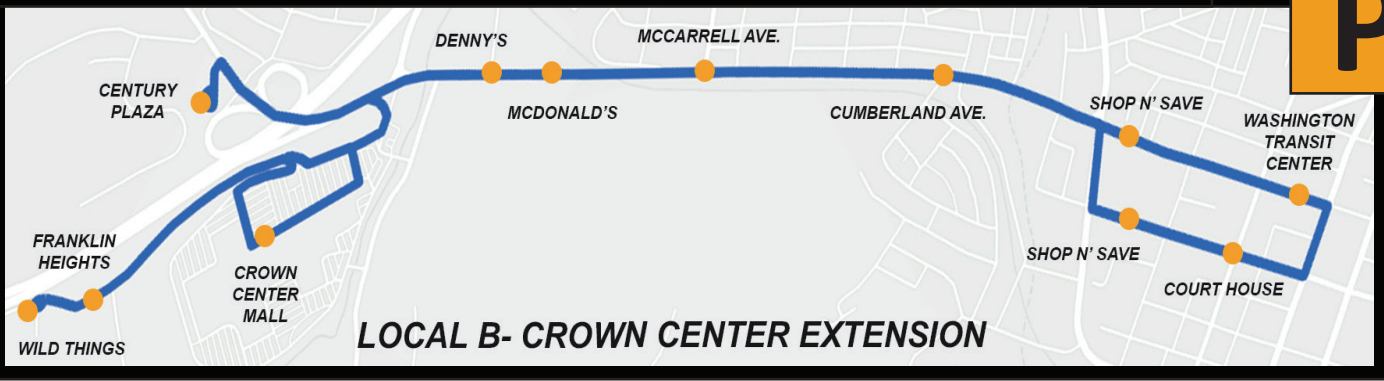

LOCAL B- WALMART EXTENSION

ROUTE MAP

OTHER AVAILABLE TRANSIT SERVICES:

- Washington Local Bus Service
- Pittsburgh Metro- Washington, Houston, Canonsburg, Downtown Pittsburgh
- County Line bus service- Washington, Canonsburg, McDonald, McMurray, Finleyville, Monongahela
- Complementary ADA Paratransit Service
- Mountain Line Transit- Greystone
- Mon Valley Local Service- MMTA

TO WASHINGTON SHOPPING

	1	3	5	7	9	11	13	15
	AM	AM	AM	AM/PM	PM	PM	PM	PM
Henderson Ave. & Regent Dr. (Washington Estates)	7:00	---	---	---	---	---	---	---
Washington High School (Jefferson Ave.)	7:08	---	---	---	---	---	---	---
West Chestnut St. @ Shop N' Save Plaza	7:09	---	---	---	---	---	---	---
EAST CHESTNUT STREET TRANSIT CENTER*	7:15	8:45	10:10	11:45	2:00	3:20	4:45	6:15
Crumrine Tower	7:18	8:48	10:13	11:48	2:03	3:23	4:48	6:18
W&J Rossin Center	7:21	8:51	10:16	11:51	2:06	3:26	4:51	6:21
N. Lincoln St. & Highland Ave.	7:22	8:52	10:17	11:52	2:07	3:27	4:52	6:22
Locust St. & Leonard Ave.	7:24	8:54	10:19	11:54	2:09	3:29	4:54	6:24
Oaksprings Plaza (Penn Commercial)	7:28	8:58	10:23	11:58	2:13	3:33	4:58	6:28
Beau St. Park & Ride	7:32	9:02	10:27	12:02	2:17	3:37	5:02	6:32
Trinity Point (Walmart)	7:34	9:04	10:29	12:04	2:19	3:39	5:04	6:34
Northgate Plaza (Gabe's)	7:40	9:10	10:35	12:10	2:25	3:45	5:10	6:40
The Old Mill Shopping Center	7:44	9:14	10:39	12:14	2:29	3:49	5:14	6:44
Strabane Square (Target/Giant Eagle)	7:49	9:19	10:44	12:19	2:34	3:54	5:19	6:49
Washington Mall/Home Depot	7:56	9:26	10:51	12:26	2:41	4:01	5:26	6:56
Murtland Ave. & Ridge Ave. (to Transit Center)	7:59	9:29	10:54	12:29	2:44	4:04	5:29	6:59
Centerville Clinic	8:01	9:31	10:56	12:31	2:46	4:06	5:31	7:01
EAST CHESTNUT STREET TRANSIT CENTER*	8:03	9:33	10:58	12:33	2:48	4:08	5:33	7:03