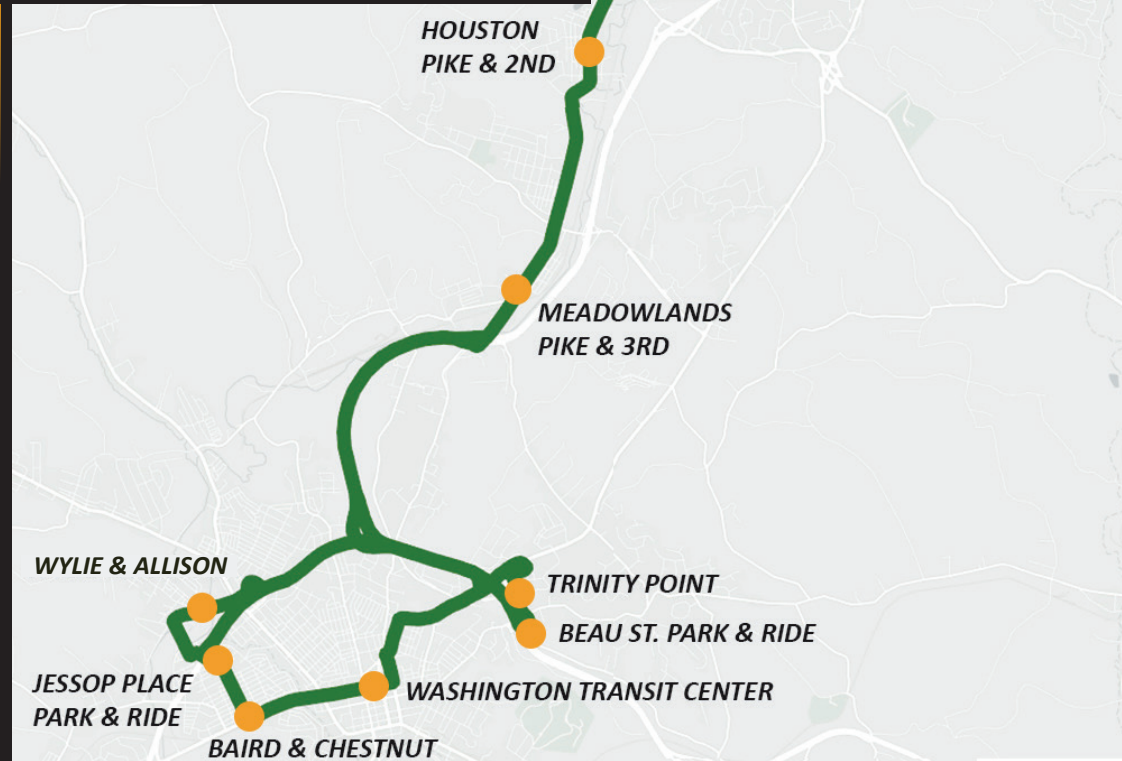

**R
O
U
T
E
M
A
P**

THESE TRANSPORTATION SERVICES ARE BROUGHT TO YOU BY:
 Pennsylvania Department of Transportation- BPT, U.S. Department of Transportation- FTA, County of Washington, City of Washington, Chartiers, Peters, and South Strabane Townships, Canonsburg, East Washington, and Houston Boroughs.

OTHER AVAILABLE TRANSIT SERVICES:

- Washington Local Bus Service
- Metro Saturday service to South Hills
- County Line Bus Service- Washington, Canonsburg, McDonald, McMurray, Finleyville, Monongahela
- Complementary ADA Paratransit Service
- Mountain Line Transit to PIT International
- Mon Valley Local Service- MMVTA

DOWNTOWN PITTSBURGH

OUTBOUND METRO

	2	4	6	8	10	12	14	16	18	20
East Busway Stop D- near Amtrak/Greyhound	6:45	7:45	8:45	10:00	10:50	1:45	3:00	4:00	5:05	6:15
Liberty Ave. & 10th St.	6:46	7:46	8:46	10:01	10:51	1:46	3:01	4:01	5:06	6:16
Smithfield St. & 6th Ave.	6:49	7:49	8:49	10:04	10:54	1:49	3:04	4:04	5:09	6:19
Bldv. of Allies & Wood St./Point Park University	6:56	7:56	8:56	10:11	11:01	1:56	3:11	4:11	5:16	6:26
Liberty Ave. @ 3 Gateway Center	7:00	8:00	9:00	10:15	11:05	2:00	3:15	4:15	5:20	6:30
Southpointe Park & Ride	7:23	8:23	9:23	10:38	11:28	2:23	3:38	4:43	5:48	6:58
Canonsburg- Pike St. & Greenside Ave.	7:28	8:28	9:28	10:43	11:33	2:28	3:53	4:58	5:55	7:03
Houston- Pike St. & 2nd St.	7:35	8:35	9:35	10:50	11:40	2:35	4:00	5:05	6:02	7:07
Meadowlands- Pike St. & Third St.	7:41	8:41	9:41	10:56	11:46	2:41	4:06	5:11	6:08	7:11
Trinity Point	7:48	8:48	9:48	11:03	11:53	2:48	4:13	5:18	6:13	7:18
Beau Street Park & Ride	7:50	8:50	9:50	11:05	11:55	2:50	4:15	5:20	6:15	7:20
Jessop Place Park & Ride	8:00	9:00	10:00	11:15	12:05	3:00	4:20	5:30	6:25	7:25
Baird Ave. & Chestnut St.	8:05	9:05	10:05	11:20	12:10	3:05	4:25	5:35	6:30	7:30
EAST CHESTNUT STREET TRANSIT CENTER*	8:10	9:10	10:10	11:25	12:15	3:10	4:30	5:40	6:35	7:35